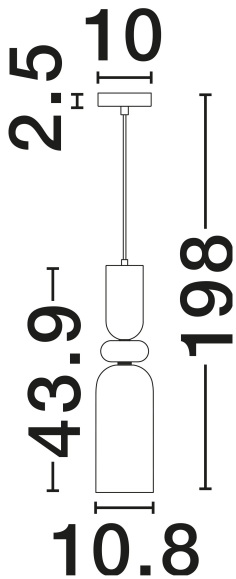

NOVA LUCE

PRODUCT DATASHEET

Version: 001

PRODUCT PHOTOGRAPH

TECHNICAL DRAWING

GENERAL INFORMATION

Product Code	9009236
Collection	Indoor
Product Category	Suspension
Product Family	Murano
Mounting Location	Ceiling
Application Environment	Indoor
Specifications	N/A

DIMENSION & WEIGHT

LxWxH (cm)	D: 10.8 H: 198
Cut Out (cm)	N/A
Weight (Kgr)	1.02

MATERIAL & COLOR

Product Color	Glossy Dark Green, Pink, Light Gray & Sandy Gold
Body Material	Glass & Metal

APPLICATION & MOUNTING

Ambient Working Temp.	Max 45°C
Type of Protection	IP20
Dimmable	N/A
Type of Dimming	N/A
Mounting type	Surface
Mounting Depth (cm)	N/A
Led Module Replaceable	Yes
Light Source	E14

NOVA LUCE S.A

Schimatari Viotias
32009, Greece

+30 22620 58 121
+30 22620 56 743

info@novaluce.com
www.novaluce.com

NOVA LUCE

PRODUCT DATASHEET

Version: 001

ELECTRICAL DATA

Power (Nominal)	1x5W
Input voltage (Nominal)	100-240V
Mains Frequency	50/60Hz

PHOTOMETRICAL DATA