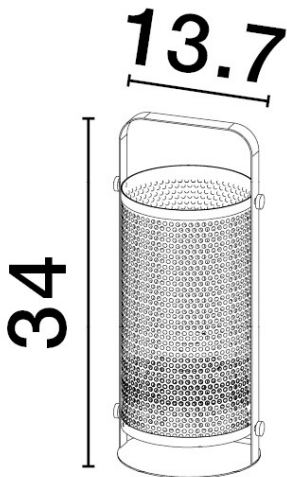

TECHNICAL DRAWING

GENERAL INFORMATION

Product Code	9620131
Collection	Decorative
Product Category	Table
Product Family	Ian
Mounting Location	N/A
Application Environment	Indoor

DIMENSION & WEIGHT

LxWxH (cm)	D: 13,7 H: 34
Cut out (cm)	N/A
Weight (Kgr)	0.7

MATERIAL & COLOR

Product Color	Matt Black
Body Material	Metal

APPLICATION & MOUNTING

Ambient Working Temp.	Max 45 oC
Type of Protection	IP20
Dimmable	Depends on the lamp
Type of Dimming (Optional)	N/A
Mounting type	N/A
Mounting Depth (cm)	N/A
Led Module Replaceable	Yes
Light Source	LED E27

NOVA LUCE S.A

Schimatari Viotias
32009, Greece

+30 22620 58 121
+30 22620 56 743

info@novaluce.com
www.novaluce.com