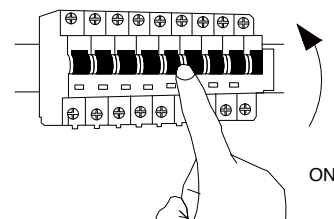

# NOVA LUCE

9080142

1

Turn off the general switch

2

Drill holes

3

Apply nut

4

Connect wires

5

Fix the nuts in place

6

Connect the wires