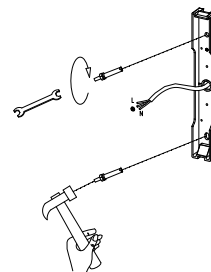

# NOVA LUCE

9080142

1

Turn off the general switch

2

Drill holes

3

Apply nut

4

Connect wires

5

Fix the nuts in place

6

Connect the wires