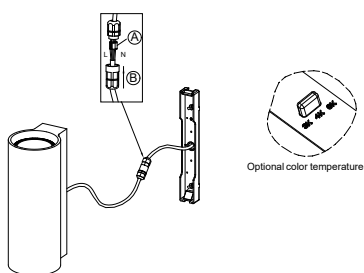

# NOVA LUCE

9080142

1

Turn off the general switch

2

Drill holes

3

Apply nut

4

Connect wires

5

Fix the nuts in place

6

Connect the wires