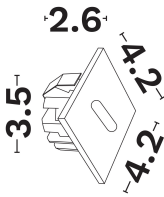

DIMENSION & WEIGHT

LxWxH (cm)	D:4.2 H:2.6 cm
Cut out (cm)	3,5
Weight (Kgr)	N/A

TECHNICAL DRAWING

MATERIAL & COLOR

Product Color	Black
Body Material	Aluminium
Cover Material	N/A

APPLICATION & MOUNTING

Ambient Working Temp.	45 C
Type of Protection	IP20
Protection Class IK	IK03
Dimmable	Yes
Type of Dimming (Optional)	Dali
Mounting type	Recessed
Mounting Depth (cm)	Ceiling
Led Module Replaceable	No
Light Source	Led
Adjustable	No