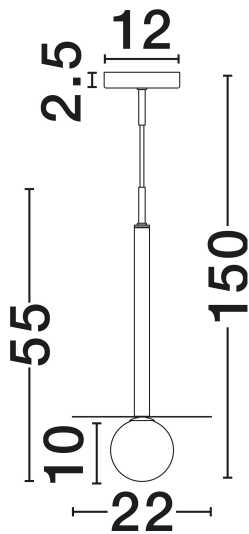

NOVA LUCE

PRODUCT DATASHEET

Version: 001

PRODUCT PHOTOGRAPH

TECHNICAL DRAWING

GENERAL INFORMATION

Product Code	9043311
Collection	Indoor
Product Category	Suspension
Product Family	Pielo
Mounting Location	Ceiling
Application Environment	Indoor
Specifications	N/A

DIMENSION & WEIGHT

LxWxH (cm)	D: 22 H1: 55 H2: 150
Cut Out (cm)	N/A
Weight (Kgr)	0.9

MATERIAL & COLOR

Product Color	Opal & Brass Gold
Body Material	Glass & Metal

APPLICATION & MOUNTING

Ambient Working Temp.	Max 45°C
Type of Protection	IP20
Dimmable	Yes
Type of Dimming	N/A
Mounting type	Surface
Mounting Depth (cm)	N/A
Led Module Replaceable	Yes
Light Source	G9

Power (Nominal)	1x5W
Input voltage (Nominal)	100-240V
Mains Frequency	50/60Hz

PHOTOMETRICAL DATA

Luminous Flux	N/A
Color Temperature	N/A
Light Color (Designation)	N/A

WARRANTY

Warranty	3 Years
----------	----------------