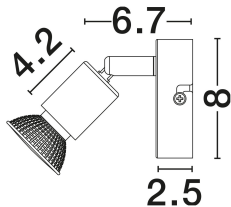

NOVA LUCE

PRODUCT DATASHEET

Version: 001

PRODUCT PHOTOGRAPH

GENERAL INFORMATION

Product Code	660001
Collection	Indoor
Product Category	Spotlights
Product Family	Base
Mounting Location	Ceiling
Application Environment	Indoor
Specifications	N/A

DIMENSION & WEIGHT

LxWxH (cm)	D: 8 W: 6.7 H: 10.9
Cut Out (cm)	N/A
Weight (Kgr)	0.2

MATERIAL & COLOR

Product Color	Satin Nickel
Body Material	Metal

TECHNICAL DRAWING

APPLICATION & MOUNTING

Ambient Working Temp.	Max 45°C
Type of Protection	IP20
Dimmable	Yes
Type of Dimming	N/A
Mounting type	Surface
Mounting Depth (cm)	N/A
Led Module Replaceable	Yes
Light Source	GU10

Power (Nominal)	1x10W
Input voltage (Nominal)	100-240V
Mains Frequency	50/60Hz

PHOTOMETRICAL DATA

Luminous Flux	N/A
Color Temperature	N/A
Light Color (Designation)	N/A

WARRANTY

Warranty	3 Years
----------	----------------