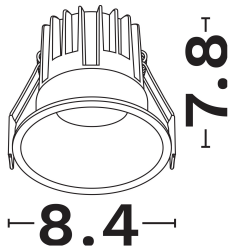

NOVA LUCE

PRODUCT DATASHEET

Version: 001

PRODUCT PHOTOGRAPH

TECHNICAL DRAWING

COMPATIBLE WITH

— On/Off Driver: Included

— Triac Driver: 9844019

— Dali Driver: 9621523

GENERAL INFORMATION

Product Code	9580621
Product Category	Downlights
Product Family	Luella
Mounting Location	Ceiling
Application Environment	Indoor

DIMENSION & WEIGHT

LxWxH (cm)	D: 8.5 H:7.5
Cut out (cm)	7,5
Weight (Kgr)	N/A

MATERIAL & COLOR

Product Color	White
Body Material	Aluminium
Cover Material	N/A

APPLICATION & MOUNTING

Ambient Working Temp.	45 C
Type of Protection	IP20
Protection Class IK	IK03
Dimmable	Yes
Type of Dimming (Optional)	Triac/Dali
Mounting type	Recessed
Mounting Depth (cm)	Ceiling
Led Module Replaceable	No
Light Source	Led
Adjustable	No

PHOTOMETRICAL DATA

Luminous Flux	1147
Luminous Efficacy	88.2
Color Temperature	3000
Light Color (Designation)	Warm White
CRI	>90
SDCM	<3
Beam Angle	38
UGR	<19

LIFESPAN

Lifetime	50000
----------	--------------