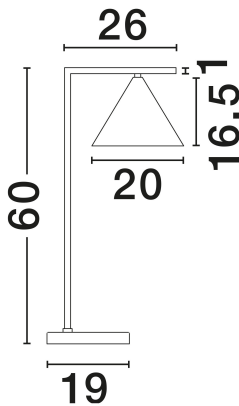

GENERAL INFORMATION

Product Code	9501235
Collection	Indoor
Product Category	Table
Product Family	Sway
Mounting Location	Table
Application Environment	Indoor
Specifications	N/A

DIMENSION & WEIGHT

LxWxH (cm)	D: 19 W: 26 H: 60
Cut Out (cm)	N/A
Weight (Kgr)	2.1

MATERIAL & COLOR

Product Color	Brass & White
Body Material	Metal & Marble

APPLICATION & MOUNTING

Ambient Working Temp.	Max 45°C
Type of Protection	IP20
Dimmable	Yes
Type of Dimming	N/A
Mounting type	Surface
Mounting Depth (cm)	N/A
Led Module Replaceable	Yes
Light Source	E27

NOVA LUCE S.A

Schimatari Viotias
32009, Greece

+30 22620 58 121
+30 22620 56 743

info@novaluce.com
www.novaluce.com