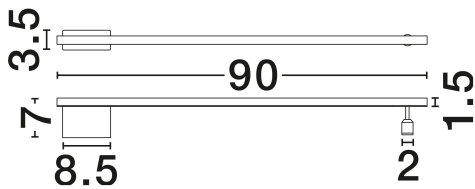

NOVA LUCE

PRODUCT DATASHEET

Version: 001

PRODUCT PHOTOGRAPH

TECHNICAL DRAWING

GENERAL INFORMATION

Product Code	9081900
Collection	Indoor
Product Category	Wall
Product Family	Gropius
Mounting Location	Wall
Application Environment	Indoor
Specifications	N/A

DIMENSION & WEIGHT

LxWxH (cm)	L: 90 W: 7 H: 3.5
Cut Out (cm)	N/A
Weight (Kgr)	0.6

MATERIAL & COLOR

Product Color	Sandy Black
Body Material	Aluminium

APPLICATION & MOUNTING

Ambient Working Temp.	Max 45°C
Type of Protection	IP20
Dimmable	No
Type of Dimming	N/A
Mounting type	Surface
Mounting Depth (cm)	N/A
Led Module Replaceable	No
Light Source	LED

Power (Nominal)	15W
Input voltage (Nominal)	220-240V
Mains Frequency	50/60Hz

PHOTOMETRICAL DATA

Luminous Flux	507lm
Color Temperature	3000K
Light Color (Designation)	Warm White

WARRANTY

Warranty	3 Years
----------	----------------