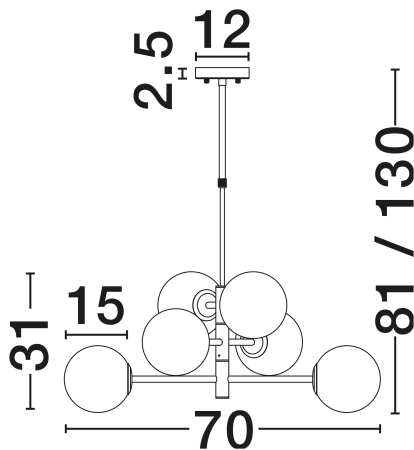

NOVA LUCE

PRODUCT DATASHEET

Version: 001

PRODUCT PHOTOGRAPH

TECHNICAL DRAWING

GENERAL INFORMATION

Product Code	9100361
Collection	Indoor
Product Category	Suspension
Product Family	Impero
Mounting Location	Ceiling
Application Environment	Indoor
Specifications	N/A

DIMENSION & WEIGHT

LxWxH (cm)	D: 70 H1: 31 H2: 120
Cut Out (cm)	N/A
Weight (Kgr)	2.5

MATERIAL & COLOR

Product Color	Opal & Black
Body Material	Glass & Metal

APPLICATION & MOUNTING

Ambient Working Temp.	Max 45°C
Type of Protection	IP20
Dimmable	Yes
Type of Dimming	N/A
Mounting type	Surface
Mounting Depth (cm)	N/A
Led Module Replaceable	Yes
Light Source	G9

Power (Nominal)	6x5W
Input voltage (Nominal)	100-240V
Mains Frequency	50/60Hz

PHOTOMETRICAL DATA

Luminous Flux	N/A
Color Temperature	N/A
Light Color (Designation)	N/A

WARRANTY

Warranty	3 Years
----------	----------------