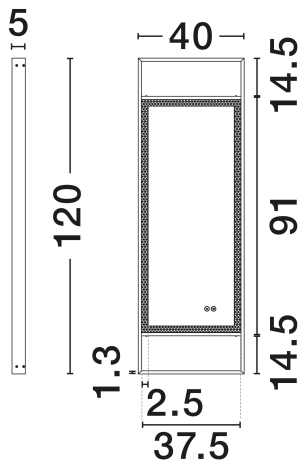

NOVA LUCE

PRODUCT DATASHEET

Version: 001

PRODUCT PHOTOGRAPH

TECHNICAL DRAWING

GENERAL INFORMATION

Product Code	9006023
Collection	Indoor
Product Category	Bathroom
Product Family	Doul
Mounting Location	Ceiling
Application Environment	Indoor
Specifications	N/A

DIMENSION & WEIGHT

LxWxH (cm)	L: 40 W: 5 H: 120
Cut Out (cm)	N/A
Weight (Kgr)	8

MATERIAL & COLOR

Product Color	Black
Body Material	Aluminium & Mirror Glass

APPLICATION & MOUNTING

Ambient Working Temp.	Max 45°C
Type of Protection	IP44
Dimmable	No
Type of Dimming	N/A
Mounting type	Surface
Mounting Depth (cm)	N/A
Led Module Replaceable	No
Light Source	LED

Power (Nominal)	37W
Input voltage (Nominal)	220-240V
Mains Frequency	50/60Hz

PHOTOMETRICAL DATA

Luminous Flux	385lm
Color Temperature	4000K
Light Color (Designation)	Neutral White

WARRANTY

Warranty	3 Years
----------	----------------