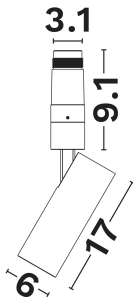

COMPATIBLE WITH

— On/Off Driver: N/A

— Triac Driver: N/A

— Dali Driver: N/A

GENERAL INFORMATION

Product Code	9492864
Product Category	Systems
Product Family	Imagine Lighting Systems
Mounting Location	Ceiling
Application Environment	Indoor

DIMENSION & WEIGHT

LxWxH (cm)	D: 6 H: 17
Cut out (cm)	N/A
Weight (Kgr)	N/A

MATERIAL & COLOR

Product Color	White
Body Material	Aluminium
Cover Material	N/A

APPLICATION & MOUNTING

Ambient Working Temp.	45 C
Type of Protection	IP20
Protection Class IK	IK03
Dimmable	No
Type of Dimming (Optional)	N/A
Mounting type	Surface
Mounting Depth (cm)	Ceiling
Led Module Replaceable	No
Light Source	Led
Adjustable	Yes

NOVA LUCE S.A

Schimatari Viotias
32009, Greece

+30 22620 58 121
+30 22620 56 743

info@novaluce.com
www.novaluce.com