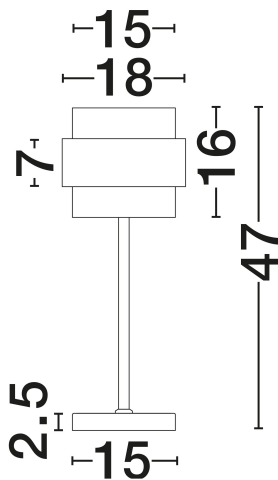

NOVA LUCE

PRODUCT DATASHEET

Version: 001

PRODUCT PHOTOGRAPH

TECHNICAL DRAWING

GENERAL INFORMATION

Product Code	9236400
Collection	Indoor
Product Category	Table
Product Family	Sianna
Mounting Location	Table
Application Environment	Indoor
Specifications	N/A

DIMENSION & WEIGHT

LxWxH (cm)	D: 18 H: 47
Cut Out (cm)	N/A
Weight (Kgr)	2.2

MATERIAL & COLOR

Product Color	Smokey & Brass Gold
Body Material	Glass & Metal

APPLICATION & MOUNTING

Ambient Working Temp.	Max 45°C
Type of Protection	IP20
Dimmable	Yes
Type of Dimming	N/A
Mounting type	Surface
Mounting Depth (cm)	N/A
Led Module Replaceable	Yes
Light Source	E27

NOVA LUCE S.A

Schimatari Viotias
32009, Greece

+30 22620 58 121
+30 22620 56 743

info@novaluce.com
www.novaluce.com