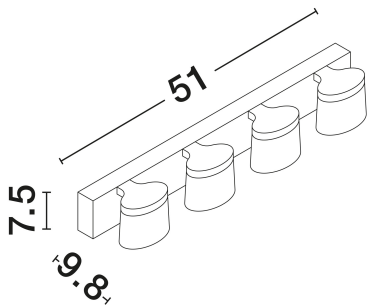

NOVA LUCE

PRODUCT DATASHEET

Version: 001

PRODUCT PHOTOGRAPH

GENERAL INFORMATION

Product Code	9122341
Collection	Indoor
Product Category	Bathroom
Product Family	Sabia
Mounting Location	Ceiling
Application Environment	Indoor
Specifications	N/A

DIMENSION & WEIGHT

LxWxH (cm)	L: 51 W: 9.8 H: 7.5
Cut Out (cm)	N/A
Weight (Kgr)	1.88

MATERIAL & COLOR

Product Color	Chrome
Body Material	Aluminium & Acrylic

TECHNICAL DRAWING

APPLICATION & MOUNTING

Ambient Working Temp.	Max 45°C
Type of Protection	IP44
Dimmable	Yes
Type of Dimming	N/A
Mounting type	Surface
Mounting Depth (cm)	N/A
Led Module Replaceable	No
Light Source	LED

Power (Nominal)	20W
Input voltage (Nominal)	220-240V
Mains Frequency	50/60Hz

PHOTOMETRICAL DATA

Luminous Flux	2052lm
Color Temperature	3000K
Light Color (Designation)	Warm White

WARRANTY

Warranty	3 Years
----------	----------------