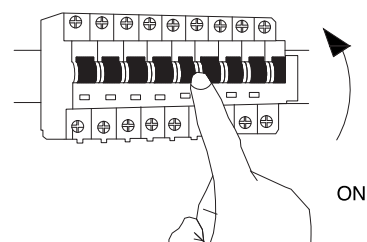

# NOVA LUCE

9187008

1

Turn off the general switch

2

Drill holes & apply plastic anchors  
With screws

3

Connect the wires

4

Apply the screws

5

apply the glass

6

Turn on the general switch