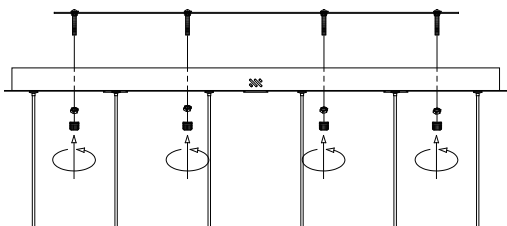

# NOVA LUCE

9187008

1

Turn off the general switch

2

Drill holes & apply plastic anchors  
With screws

3

Connect the wires

4

Apply the screws

5

apply the glass

6

Turn on the general switch