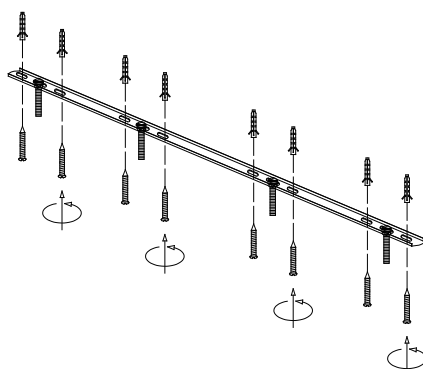

# NOVA LUCE

9187008

1

Turn off the general switch

2

Drill holes & apply plastic anchors  
With screws

3

Connect the wires

4

Apply the screws

5

apply the glass

6

Turn on the general switch