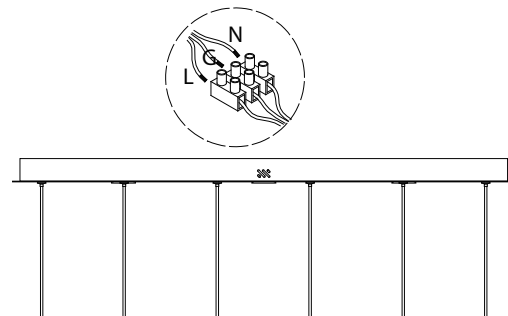

# NOVA LUCE

9187008

1

Turn off the general switch

2

Drill holes & apply plastic anchors  
With screws

3

Connect the wires

4

Apply the screws

5

apply the glass

6

Turn on the general switch