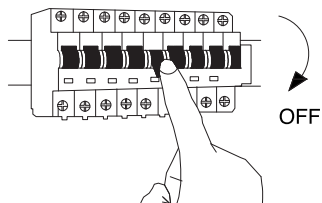

# NOVA LUCE

9187008

1

Turn off the general switch

2

Drill holes & apply plastic anchors  
With screws

3

Connect the wires

4

Apply the screws

5

apply the glass

6

Turn on the general switch