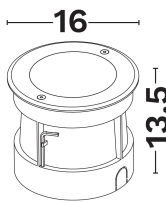

NOVA LUCE

PRODUCT DATASHEET

Version: 001

PRODUCT PHOTOGRAPH

TECHNICAL DRAWING

COMPATIBLE WITH

— On/Off Driver: N/A

— Triac Driver: N/A

— Dali Driver: N/A

GENERAL INFORMATION

Product Code	9203122
Product Category	Faade & Accent Lighting
Product Family	Narrow
Mounting Location	Ground
Application Environment	Outdoor

DIMENSION & WEIGHT

LxWxH (cm)	D:16 W:16 H:13.5 cm
Cut out (cm)	14,5
Weight (Kgr)	N/A

MATERIAL & COLOR

Product Color	Silver
Body Material	Stainless Steel 316
Cover Material	N/A

APPLICATION & MOUNTING

Ambient Working Temp.	45 C
Type of Protection	IP67
Protection Class IK	IK08
Dimmable	N/A
Type of Dimming (Optional)	N/A
Mounting type	Surface
Mounting Depth (cm)	Ground
Led Module Replaceable	No
Light Source	Led
Adjustable	No

Power (Nominal)	18
Input voltage (Nominal)	110-240Vac
Mains Frequency	50/60Hz
Output voltage	N/A
Output Current	N/A
Power Factor	N/A
Efficiency	N/A
SVM	N/A
Pst	N/A
Class	I

PHOTOMETRICAL DATA

Luminous Flux	1456
Luminous Efficacy	80.9
Color Temperature	3000
Light Color (Designation)	Warm White
CRI	N/A
SDCM	<3
Beam Angle	38
UGR	N/A