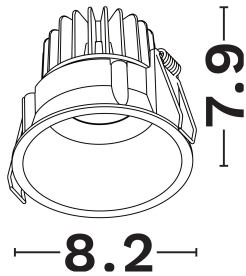

NOVA LUCE

PRODUCT DATASHEET

Version: 001

PRODUCT PHOTOGRAPH

TECHNICAL DRAWING

COMPATIBLE WITH

— On/Off Driver: 9020171

— Triac Driver: 9844019

— Dali Driver: 9621523

GENERAL INFORMATION

Product Code	9071022
Product Category	Downlights
Product Family	Selene
Mounting Location	Ceiling
Application Environment	Outdoor

DIMENSION & WEIGHT

LxWxH (cm)	L:8.2 H:7.9 cm
Cut out (cm)	7,6
Weight (Kgr)	N/A

Power (Nominal)	10
Input voltage (Nominal)	20Vdc
Mains Frequency	50/60Hz
Output voltage	20Vdc
Output Current	500mA
Power Factor	0,9
Efficiency	>73%
SVM	<0.4
Pst	<1
Class	III

PHOTOMETRICAL DATA

Luminous Flux	600
Luminous Efficacy	60
Color Temperature	3000
Light Color (Designation)	Warm White
CRI	>90
SDCM	<3
Beam Angle	36
UGR	N/A