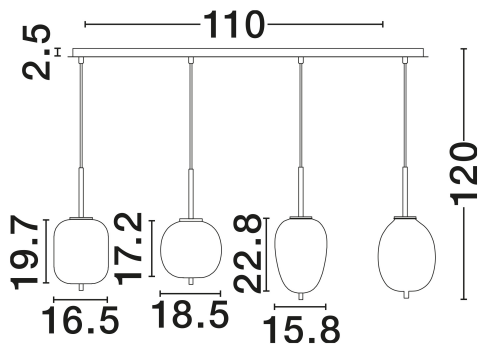

TECHNICAL DRAWING

APPLICATION & MOUNTING

Ambient Working Temp.	Max 45°C
Type of Protection	IP20
Dimmable	Yes
Type of Dimming	N/A
Mounting type	Surface
Mounting Depth (cm)	N/A
Led Module Replaceable	Yes
Light Source	E14

NOVA LUCE S.A

Schimatari Viotias
32009, Greece

+30 22620 58 121
+30 22620 56 743

info@novaluce.com
www.novaluce.com