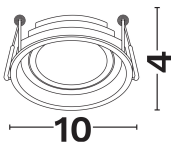

NOVA LUCE

PRODUCT DATASHEET

Version: 001

PRODUCT PHOTOGRAPH

GENERAL INFORMATION

Product Code	9011362
Product Category	Downlights GU10
Product Family	Selenite
Mounting Location	Ceiling
Application Environment	Indoor

DIMENSION & WEIGHT

LxWxH (cm)	D:10 H:4cm
Cut out (cm)	9
Weight (Kgr)	N/A

TECHNICAL DRAWING

MATERIAL & COLOR

Product Color	Black
Body Material	Aluminium
Cover Material	N/A

APPLICATION & MOUNTING

Ambient Working Temp.	45 C
Type of Protection	IP20
Protection Class IK	IK03
Dimmable	N/A
Type of Dimming (Optional)	N/A
Mounting type	Recessed
Mounting Depth (cm)	Ceiling
Led Module Replaceable	Yes
Light Source	Led
Adjustable	Yes