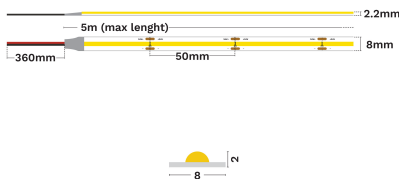

COMPATIBLE WITH

— On/Off Driver: N/A

— Triac Driver: N/A

— Dali Driver: N/A

GENERAL INFORMATION

Product Code	9680301
Product Category	Led Strips
Product Family	Vida Slim
Mounting Location	N/A
Application Environment	Indoor

DIMENSION & WEIGHT

LxWxH (cm)	L:5m W:8 mm
Cut out (cm)	N/A
Weight (Kgr)	N/A

MATERIAL & COLOR

Product Color	N/A
Body Material	Aluminium
Cover Material	N/A

APPLICATION & MOUNTING

Ambient Working Temp.	45 C
Type of Protection	IP20
Protection Class IK	N/A
Dimmable	Yes
Type of Dimming (Optional)	Triac/Dali
Mounting type	N/A
Mounting Depth (cm)	N/A
Led Module Replaceable	No
Light Source	Led
Adjustable	No

NOVA LUCE S.A

Schimatari Viotias
32009, Greece

+30 22620 58 121
+30 22620 56 743

info@novaluce.com
www.novaluce.com