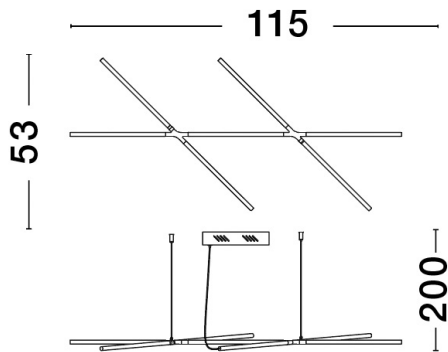

NOVA LUCE

PRODUCT DATASHEET

Version: 001

PRODUCT PHOTOGRAPH

TECHNICAL DRAWING

GENERAL INFORMATION

Product Code	9695214
Collection	Decorative
Product Category	Suspension
Product Family	Raccio
Mounting Location	Ceiling
Application Environment	Indoor

DIMENSION & WEIGHT

LxWxH (cm)	L: 115 W: 53 H: 200
Cut out (cm)	N/A
Weight (Kgr)	1.3

MATERIAL & COLOR

Product Color	Brass Gold
Body Material	Metal & Acrylic

APPLICATION & MOUNTING

Ambient Working Temp.	Max 45 oC
Type of Protection	IP20
Dimmable	Yes
Type of Dimming (Optional)	Triac
Mounting type	Ceiling
Mounting Depth (cm)	N/A
Led Module Replaceable	No
Light Source	LED

Power (Nominal)	27W
Input voltage (Nominal)	220-240Vac
Mains Frequency	50/60Hz

PHOTOMETRICAL DATA

Luminous Flux	1491 lm
Color Temperature	3000K
Light Color (Designation)	Warm White

WARRANTY

Warranty	3 Years
----------	----------------