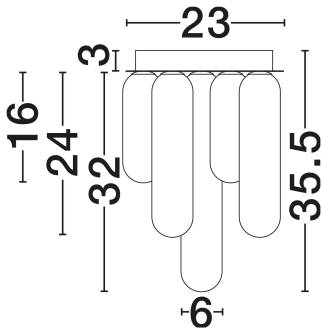

TECHNICAL DRAWING

GENERAL INFORMATION

Product Code	9028852
Collection	Indoor
Product Category	Ceiling
Product Family	Gustave
Mounting Location	Ceiling
Application Environment	Indoor
Specifications	N/A

DIMENSION & WEIGHT

LxWxH (cm)	D: 6 W: 23 H: 35.5
Cut Out (cm)	N/A
Weight (Kgr)	3.2

MATERIAL & COLOR

Product Color	Light S Mokey Gray & Matt Black
Body Material	Glass & Metal

APPLICATION & MOUNTING

Ambient Working Temp.	Max 45°C
Type of Protection	IP20
Dimmable	Yes
Type of Dimming	N/A
Mounting type	Surface
Mounting Depth (cm)	N/A
Led Module Replaceable	Yes
Light Source	G9

NOVA LUCE S.A

Schimatari Viotias
32009, Greece

+30 22620 58 121
+30 22620 56 743

info@novaluce.com
www.novaluce.com