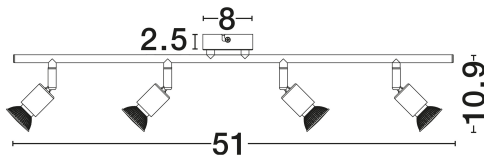

TECHNICAL DRAWING

APPLICATION & MOUNTING

Ambient Working Temp.	Max 45°C
Type of Protection	IP20
Dimmable	Yes
Type of Dimming	N/A
Mounting type	Surface
Mounting Depth (cm)	N/A
Led Module Replaceable	Yes
Light Source	GU10

NOVA LUCE S.A

Schimatari Viotias
32009, Greece

+30 22620 58 121
+30 22620 56 743

info@novaluce.com
www.novaluce.com