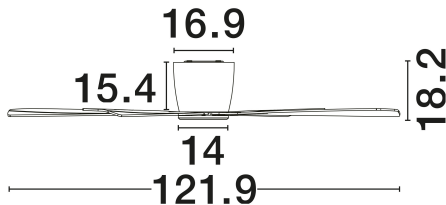

TECHNICAL DRAWING

APPLICATION & MOUNTING

Ambient Working Temp.	Max 45°C
Type of Protection	IP20
Dimmable	N/A
Type of Dimming	N/A
Mounting type	Surface
Mounting Depth (cm)	N/A
Led Module Replaceable	N/A
Light Source	N/A

NOVA LUCE S.A

Schimatari Viotias
32009, Greece

+30 22620 58 121
+30 22620 56 743

info@novaluce.com
www.novaluce.com