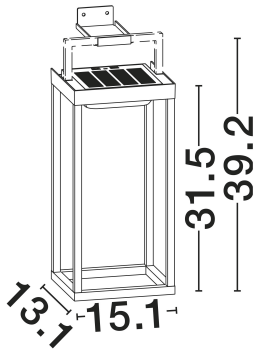

NOVA LUCE

PRODUCT DATASHEET

Version: 001

PRODUCT PHOTOGRAPH

TECHNICAL DRAWING

GENERAL INFORMATION

Product Code	9136432
Collection	Outdoor
Product Category	Portable
Product Family	Tegolo
Mounting Location	Portable
Application Environment	Outdoor
Specifications	N/A

DIMENSION & WEIGHT

LxWxH (cm)	L:15.1 W:16.6 H:39.2 cm
Cut out (cm)	N/A
Weight (Kgr)	1.266

MATERIAL & COLOR

Product Color	Sandy White
Body Material	Aluminium & Glass

APPLICATION & MOUNTING

Ambient Working Temp.	Max 45 oC
Type of Protection	IP54
Dimmable	No
Type of Dimming	N/A
Mounting type	Surface
Mounting Depth (cm)	N/A
Led Module Replaceable	No
Light Source	LED