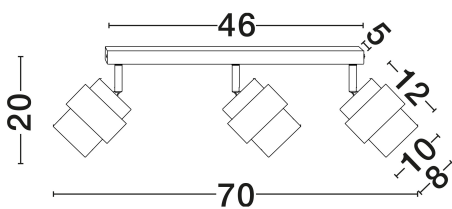

NOVA LUCE

PRODUCT DATASHEET

Version: 001

PRODUCT PHOTOGRAPH

GENERAL INFORMATION

Product Code	9236388
Collection	Indoor
Product Category	Ceiling
Product Family	Sianna
Mounting Location	Ceiling
Application Environment	Indoor
Specifications	N/A

DIMENSION & WEIGHT

LxWxH (cm)	L: 70 W: 17 H: 20
Cut Out (cm)	N/A
Weight (Kgr)	1.8

MATERIAL & COLOR

Product Color	Smokey & Sandy Black, Brass Gold
Body Material	Glass & Metal

TECHNICAL DRAWING

APPLICATION & MOUNTING

Ambient Working Temp.	Max 45°C
Type of Protection	IP20
Dimmable	Yes
Type of Dimming	N/A
Mounting type	Surface
Mounting Depth (cm)	N/A
Led Module Replaceable	Yes
Light Source	E27

NOVA LUCE S.A

Schimatari Viotias
32009, Greece

+30 22620 58 121
+30 22620 56 743

info@novaluce.com
www.novaluce.com

NOVA LUCE

PRODUCT DATASHEET

Version: 001

ELECTRICAL DATA

Power (Nominal)	3x12W
Input voltage (Nominal)	100-240V
Mains Frequency	50/60Hz

PHOTOMETRICAL DATA