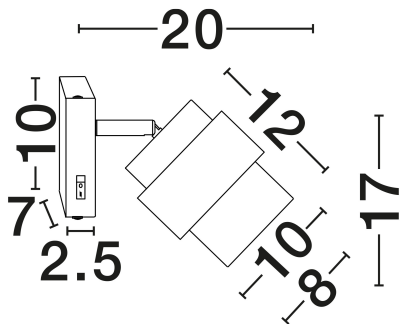

NOVA LUCE

PRODUCT DATASHEET

Version: 001

PRODUCT PHOTOGRAPH

TECHNICAL DRAWING

GENERAL INFORMATION

Product Code	9236389
Collection	Indoor
Product Category	Wall
Product Family	Sianna
Mounting Location	Wall
Application Environment	Indoor
Specifications	N/A

DIMENSION & WEIGHT

LxWxH (cm)	L: 16 W: 17 H: 20
Cut Out (cm)	N/A
Weight (Kgr)	0.6

MATERIAL & COLOR

Product Color	Smokey & Sandy Black, Brass Gold
Body Material	Glass & Metal

APPLICATION & MOUNTING

Ambient Working Temp.	Max 45°C
Type of Protection	IP20
Dimmable	Yes
Type of Dimming	N/A
Mounting type	Surface
Mounting Depth (cm)	N/A
Led Module Replaceable	Yes
Light Source	E27

Power (Nominal)	1x12W
Input voltage (Nominal)	100-240V
Mains Frequency	50/60Hz

PHOTOMETRICAL DATA

Luminous Flux	N/A
Color Temperature	N/A
Light Color (Designation)	N/A

WARRANTY

Warranty	3 Years
----------	----------------