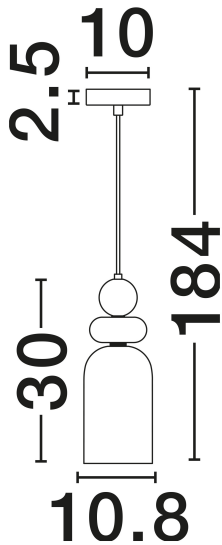

NOVA LUCE

PRODUCT DATASHEET

Version: 001

PRODUCT PHOTOGRAPH

TECHNICAL DRAWING

GENERAL INFORMATION

Product Code	9009235
Collection	Indoor
Product Category	Suspension
Product Family	Murano
Mounting Location	Ceiling
Application Environment	Indoor
Specifications	N/A

DIMENSION & WEIGHT

LxWxH (cm)	D: 10.8 H: 184
Cut Out (cm)	N/A
Weight (Kgr)	0.7

MATERIAL & COLOR

Product Color	Glossy Light Green, Dark Green, Orange & Sandy Gold
Body Material	Glass & Metal

APPLICATION & MOUNTING

Ambient Working Temp.	Max 45°C
Type of Protection	IP20
Dimmable	N/A
Type of Dimming	N/A
Mounting type	Surface
Mounting Depth (cm)	N/A
Led Module Replaceable	Yes
Light Source	E14

NOVA LUCE S.A

Schimatari Viotias
32009, Greece

+30 22620 58 121
+30 22620 56 743

info@novaluce.com
www.novaluce.com