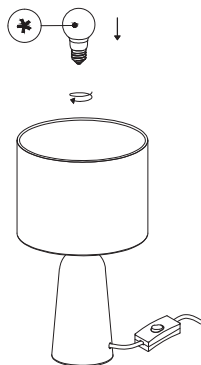

# NOVA LUCE

9001080

1. Install the lamp shade

2. Fasten the lamp shade with the plastic ring

\* not included

3. Install the bulb

4. Plug it in

5. Control the ON / OFF switch