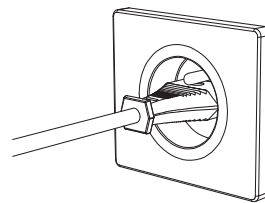

# NOVA LUCE

9001080

1. Install the lamp shade

2. Fasten the lamp shade with the plastic ring

\* not included

3. Install the bulb

4. Plug it in

5. Control the ON / OFF switch