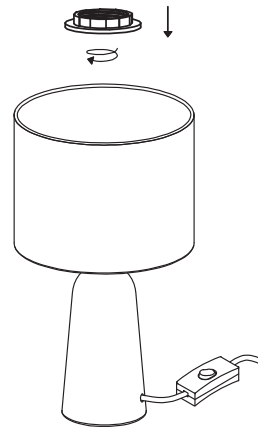

# NOVA LUCE

9001080

1. Install the lamp shade

2. Fasten the lamp shade with the plastic ring

\* not included

3. Install the bulb

4. Plug it in

5. Control the ON / OFF switch