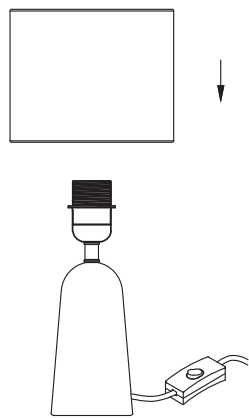

# NOVA LUCE

9001080

1. Install the lamp shade

2. Fasten the lamp shade with the plastic ring

\* not included

3. Install the bulb

4. Plug it in

5. Control the ON / OFF switch