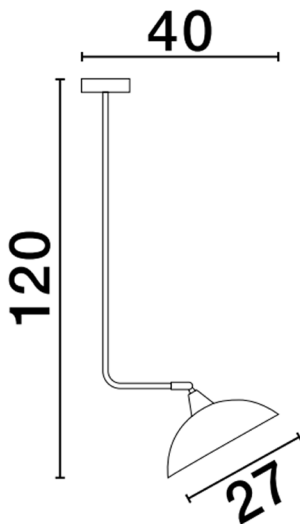

TECHNICAL DRAWING

GENERAL INFORMATION

Product Code	9035980
Collection	Decorative
Product Category	Suspension
Product Family	Mirba
Mounting Location	Ceiling
Application Environment	Indoor

DIMENSION & WEIGHT

LxWxH (cm)	L: 40 W: 27 H: 120
Cut out (cm)	N/A
Weight (Kgr)	0.9

MATERIAL & COLOR

Product Color	Sandy White & Gold
Body Material	Metal

APPLICATION & MOUNTING

Ambient Working Temp.	Max 45 oC
Type of Protection	IP20
Dimmable	Depends on the lamp
Type of Dimming (Optional)	N/A
Mounting type	Ceiling
Mounting Depth (cm)	N/A
Led Module Replaceable	Yes
Light Source	LED E27

NOVA LUCE S.A

Schimatari Viotias
32009, Greece

+30 22620 58 121
+30 22620 56 743

info@novaluce.com
www.novaluce.com