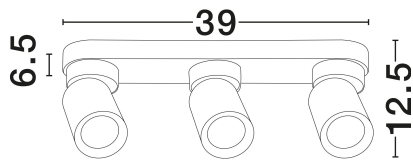

NOVA LUCE

PRODUCT DATASHEET

Version: 001

PRODUCT PHOTOGRAPH

GENERAL INFORMATION

Product Code	9011343
Collection	Indoor
Product Category	Spotlights
Product Family	Amecy
Mounting Location	Ceiling
Application Environment	Indoor
Specifications	N/A

DIMENSION & WEIGHT

LxWxH (cm)	L: 39 W: 6.5 H : 12.5
Cut Out (cm)	N/A
Weight (Kgr)	0.8

MATERIAL & COLOR

Product Color	Sandy White
Body Material	Aluminium

TECHNICAL DRAWING

APPLICATION & MOUNTING

Ambient Working Temp.	Max 45°C
Type of Protection	IP20
Dimmable	Yes
Type of Dimming	N/A
Mounting type	Surface
Mounting Depth (cm)	N/A
Led Module Replaceable	Yes
Light Source	GU10

Power (Nominal)	3X10W
Input voltage (Nominal)	100-240V
Mains Frequency	50/60Hz

PHOTOMETRICAL DATA

Luminous Flux	N/A
Color Temperature	N/A
Light Color (Designation)	N/A

WARRANTY

Warranty	3 Years
----------	----------------