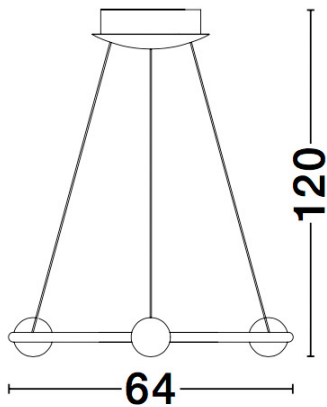

NOVA LUCE

PRODUCT DATASHEET

Version: 001

PRODUCT PHOTOGRAPH

TECHNICAL DRAWING

GENERAL INFORMATION

Product Code	9820601
Collection	Decorative
Product Category	Suspension
Product Family	Celia
Mounting Location	Ceiling
Application Environment	Indoor

DIMENSION & WEIGHT

LxWxH (cm)	L: 64 W: 64 H: 120
Cut out (cm)	N/A
Weight (Kgr)	2.5

MATERIAL & COLOR

Product Color	Black
Body Material	Aluminium & Glass

APPLICATION & MOUNTING

Ambient Working Temp.	Max 45 oC
Type of Protection	IP20
Dimmable	Yes
Type of Dimming (Optional)	Triac
Mounting type	Ceiling
Mounting Depth (cm)	N/A
Led Module Replaceable	No
Light Source	LED

Power (Nominal)	37W
Input voltage (Nominal)	220-240Vac
Mains Frequency	50/60Hz

PHOTOMETRICAL DATA

Luminous Flux	3812 lm
Color Temperature	3000K
Light Color (Designation)	Warm White

WARRANTY

Warranty	3 Years
----------	----------------