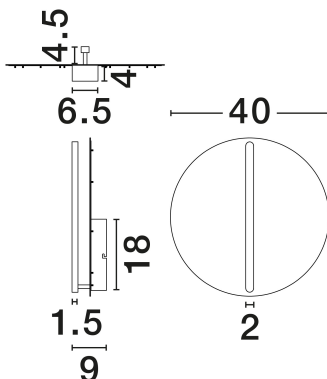

TECHNICAL DRAWING

APPLICATION & MOUNTING

Ambient Working Temp.	Max 45°C
Type of Protection	IP20
Dimmable	Yes
Type of Dimming	Triac
Mounting type	Surface
Mounting Depth (cm)	N/A
Led Module Replaceable	No
Light Source	LED

NOVA LUCE S.A

Schimatari Viotias
32009, Greece

+30 22620 58 121
+30 22620 56 743

info@novaluce.com
www.novaluce.com