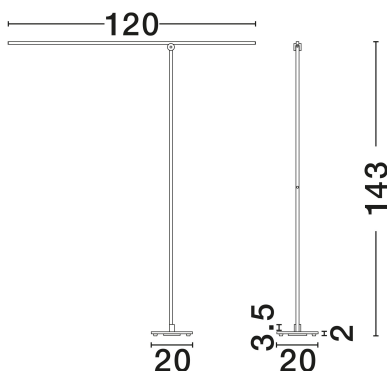

NOVA LUCE

PRODUCT DATASHEET

Version: 001

PRODUCT PHOTOGRAPH

TECHNICAL DRAWING

GENERAL INFORMATION

Product Code	9088210
Collection	Indoor
Product Category	Floor
Product Family	Tenso
Mounting Location	Floor
Application Environment	Indoor
Specifications	N/A

DIMENSION & WEIGHT

LxWxH (cm)	L: 120 W: 20 H: 142.5
Cut Out (cm)	N/A
Weight (Kgr)	4.1

MATERIAL & COLOR

Product Color	Sandy White
Body Material	Aluminium

APPLICATION & MOUNTING

Ambient Working Temp.	Max 45°C
Type of Protection	IP20
Dimmable	Yes
Type of Dimming	Triac
Mounting type	Surface
Mounting Depth (cm)	N/A
Led Module Replaceable	No
Light Source	LED

Power (Nominal)	24W
Input voltage (Nominal)	220-240V
Mains Frequency	50/60Hz

PHOTOMETRICAL DATA

Luminous Flux	909lm
Color Temperature	3000K
Light Color (Designation)	Warm White

WARRANTY

Warranty	3 Years
----------	----------------