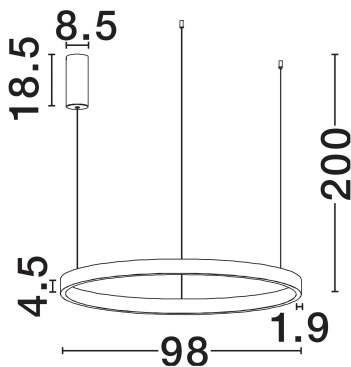

NOVA LUCE

PRODUCT DATASHEET

Version: 001

PRODUCT PHOTOGRAPH

TECHNICAL DRAWING

GENERAL INFORMATION

Product Code	9345669
Collection	Indoor
Product Category	Suspension
Product Family	Elowen
Mounting Location	Wall
Application Environment	Indoor
Specifications	N/A

DIMENSION & WEIGHT

LxWxH (cm)	D: 98 H: 200
Cut Out (cm)	N/A
Weight (Kgr)	3.6

MATERIAL & COLOR

Product Color	Brushed Gold
Body Material	Aluminium & Acrylic

APPLICATION & MOUNTING

Ambient Working Temp.	Max 45°C
Type of Protection	IP20
Dimmable	Yes
Type of Dimming	Triac
Mounting type	Surface
Mounting Depth (cm)	N/A
Led Module Replaceable	No
Light Source	LED

Power (Nominal)	106W
Input voltage (Nominal)	220-240V
Mains Frequency	50/60Hz

PHOTOMETRICAL DATA

Luminous Flux	4899lm
Color Temperature	3000K
Light Color (Designation)	Warm White

WARRANTY

Warranty	3 Years
----------	----------------