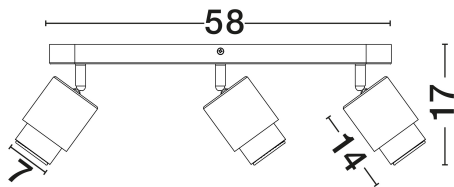

DIMENSION & WEIGHT

LxWxH (cm)	L: 58 W: 14 H: 17
Cut Out (cm)	N/A
Weight (Kgr)	1.1

MATERIAL & COLOR

Product Color	Satin Nickel
Body Material	Metal

TECHNICAL DRAWING

APPLICATION & MOUNTING

Ambient Working Temp.	Max 45°C
Type of Protection	IP20
Dimmable	Yes
Type of Dimming	N/A
Mounting type	Surface
Mounting Depth (cm)	N/A
Led Module Replaceable	Yes
Light Source	GU10