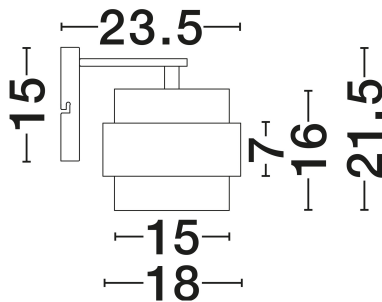

TECHNICAL DRAWING

APPLICATION & MOUNTING

Ambient Working Temp.	Max 45°C
Type of Protection	IP20
Dimmable	Yes
Type of Dimming	N/A
Mounting type	Surface
Mounting Depth (cm)	N/A
Led Module Replaceable	Yes
Light Source	E27

NOVA LUCE S.A

Schimatari Viotias
32009, Greece

+30 22620 58 121
+30 22620 56 743

info@novaluce.com
www.novaluce.com