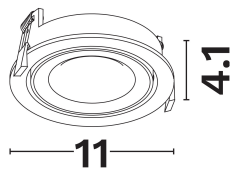

DIMENSION & WEIGHT

LxWxH (cm)	D: 11 H: 4.1 cm
Cut out (cm)	10,5
Weight (Kgr)	N/A

TECHNICAL DRAWING

MATERIAL & COLOR

Product Color	Black
Body Material	Aluminium
Cover Material	N/A

APPLICATION & MOUNTING

Ambient Working Temp.	45 C
Type of Protection	IP20
Protection Class IK	IK03
Dimmable	N/A
Type of Dimming (Optional)	N/A
Mounting type	Recessed
Mounting Depth (cm)	Ceiling
Led Module Replaceable	Yes
Light Source	Led Gu10 / Mr16
Adjustable	Yes