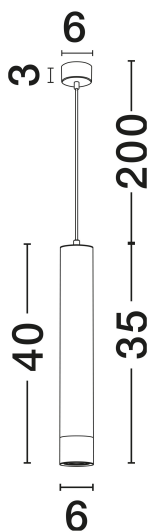

### PRODUCT PHOTOGRAPH

### TECHNICAL DRAWING

### DIMENSION & WEIGHT

LxWxH (cm)	D: 6 H1: 40 H2: 200
Cut Out (cm)	N/A
Weight (Kgr)	0.65