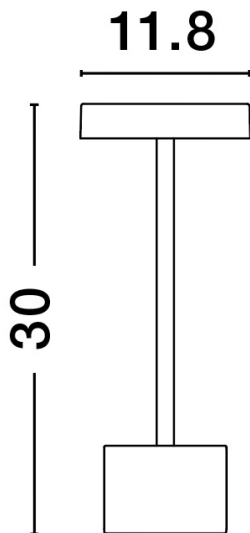

NOVA LUCE

PRODUCT DATASHEET

Version: 001

PRODUCT PHOTOGRAPH

TECHNICAL DRAWING

GENERAL INFORMATION

Product Code	9002863
Collection	Outdoor
Product Category	Table
Product Family	FUMO
Mounting Location	N/A
Application Environment	Outdoor

DIMENSION & WEIGHT

LxWxH (cm)	D: 11,8 H: 30
Cut out (cm)	N/A
Weight (Kgr)	1.1

MATERIAL & COLOR

Product Color	White
Body Material	Aluminum-Acrylic

APPLICATION & MOUNTING

Ambient Working Temp.	Max 40 oC
Type of Protection	IP54
Dimmable	Yes
Type of Dimming (Optional)	Touch Dimming
Mounting type	Portable
Mounting Depth (cm)	N/A
Led Module Replaceable	No
Light Source	LED

Power (Nominal)	2W
Input voltage (Nominal)	5Vdc
Mains Frequency	50/60Hz

PHOTOMETRICAL DATA

Luminous Flux	230 lm
Color Temperature	3000K
Light Color (Designation)	Warm White

WARRANTY

Warranty	3 Years
----------	----------------