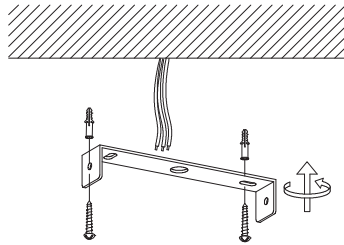

NOVA LUCE

4587601

1

Turn off the general switch

2

Drill holes & apply plastic anchors with screws

3

Connect wires

4

Apply the side screws

5

Apply the bulb into place

6

By rotating fix it in to place

7

Turn on the general Switch