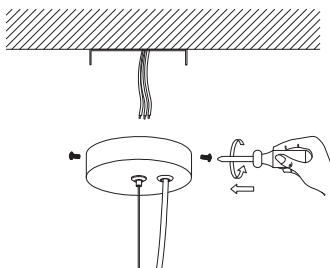

NOVA LUCE

4587601

1

Turn off the general switch

2

Drill holes & apply plastic anchors with screws

3

Connect wires

4

Apply the side screws

5

Apply the bulb into place

6

By rotating fix it in to place

7

Turn on the general Switch