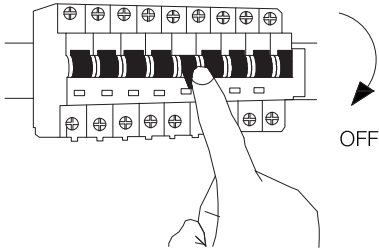

NOVA LUCE

4587601

1

Turn off the general switch

2

Drill holes & apply plastic anchors with screws

3

Connect wires

4

Apply the side screws

5

Apply the bulb into place

6

By rotating fix it in to place

7

Turn on the general Switch