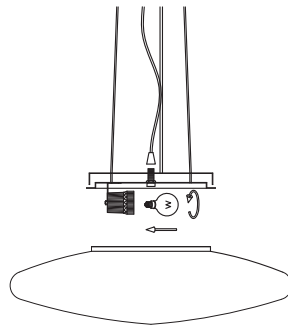

NOVA LUCE

4587601

1

Turn off the general switch

2

Drill holes & apply plastic anchors with screws

3

Connect wires

4

Apply the side screws

5

Apply the bulb into place

6

By rotating fix it in to place

7

Turn on the general Switch