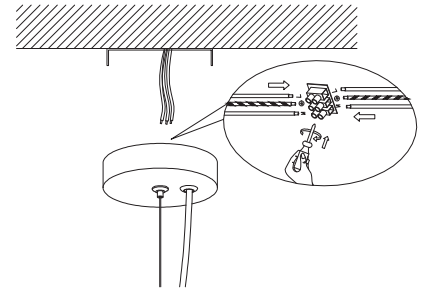

NOVA LUCE

4587601

1

Turn off the general switch

2

Drill holes & apply plastic anchors with screws

3

Connect wires

4

Apply the side screws

5

Apply the bulb into place

6

By rotating fix it in to place

7

Turn on the general Switch