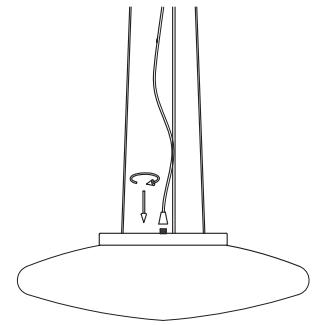

NOVA LUCE

4587601

1

Turn off the general switch

2

Drill holes & apply plastic anchors with screws

3

Connect wires

4

Apply the side screws

5

Apply the bulb into place

6

By rotating fix it in to place

7

Turn on the general Switch