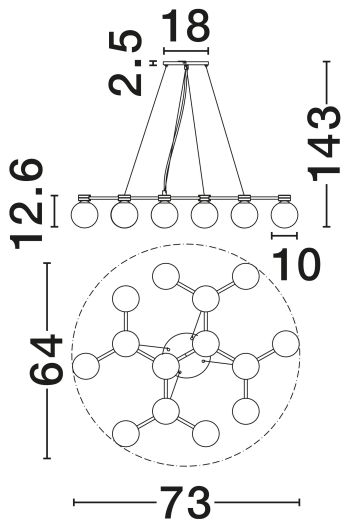

NOVA LUCE

PRODUCT DATASHEET

Version: 001

PRODUCT PHOTOGRAPH

TECHNICAL DRAWING

GENERAL INFORMATION

Product Code	9620162
Collection	Indoor
Product Category	Suspension
Product Family	Ovalino
Mounting Location	Ceiling
Application Environment	Indoor
Specifications	N/A

DIMENSION & WEIGHT

LxWxH (cm)	L: 73 W: 64 H: 143
Cut Out (cm)	N/A
Weight (Kgr)	5

MATERIAL & COLOR

Product Color	Opal & Satin Gold, Matt Black
Body Material	Glass & Metal

APPLICATION & MOUNTING

Ambient Working Temp.	Max 45°C
Type of Protection	IP20
Dimmable	Yes
Type of Dimming	N/A
Mounting type	Surface
Mounting Depth (cm)	N/A
Led Module Replaceable	Yes
Light Source	G9

Power (Nominal)	14x5W
Input voltage (Nominal)	100-240V
Mains Frequency	50/60Hz

PHOTOMETRICAL DATA

Luminous Flux	N/A
Color Temperature	N/A
Light Color (Designation)	N/A

WARRANTY

Warranty	3 Years
----------	----------------