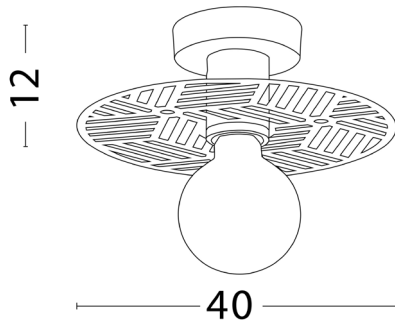

NOVA LUCE

PRODUCT DATASHEET

Version: 001

PRODUCT PHOTOGRAPH

TECHNICAL DRAWING

GENERAL INFORMATION

Product Code	9035971
Collection	Decorative
Product Category	Ceiling
Product Family	Eres
Mounting Location	Ceiling
Application Environment	Indoor
Specifications	

DIMENSION & WEIGHT

LxWxH (cm)	D: 40 H: 12
Cut out (cm)	N/A
Weight (Kgr)	0.0

MATERIAL & COLOR

Product Color	Gold
Body Material	Metal

APPLICATION & MOUNTING

Ambient Working Temp.	Max 45 oC
Type of Protection	IP20
Dimmable	Depend On Lamp
Type of Dimming	Depend On Lamp
Mounting type	Surface
Mounting Depth (cm)	N/A
Led Module Replaceable	Yes
Light Source	LED E27