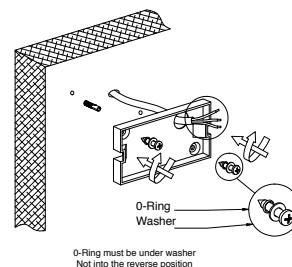

NOVA LUCE

9492640

1

Turn off the general switch

2

Dismantle the product

3

Drill holes apply screws with Plastic anchors & connect the wires

4

Apply the side screws

5

Turn on the general switch