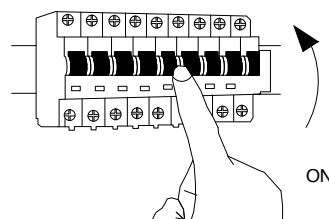

NOVA LUCE

9492640

1

Turn off the general switch

2

Dismantle the product

3

Drill holes apply screws with Plastic anchors & connect the wires

4

Apply the side screws

5

Turn on the general switch