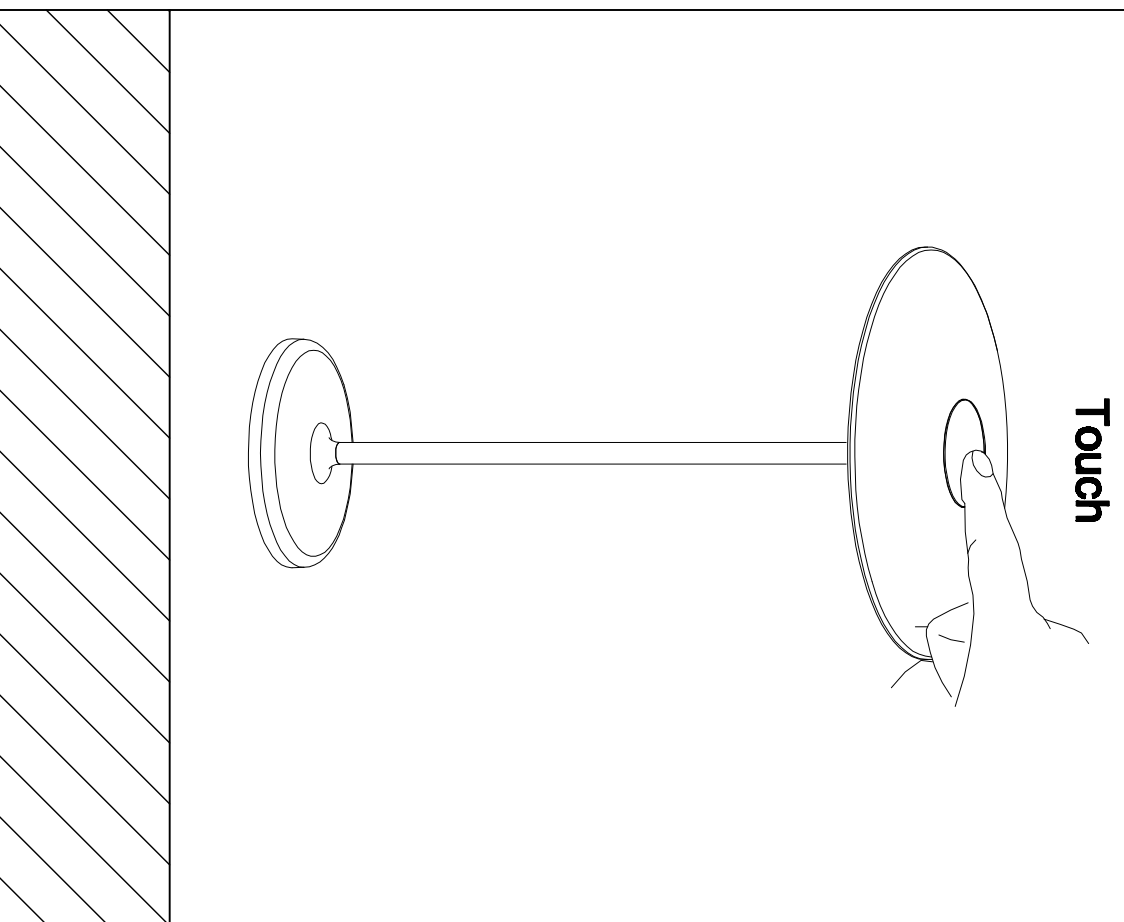

A

Firstly, charge the lamp with the 1A charger in the attachment bag for 4-5 hours .

Red (Charging)	Green (Full)
	

B

Secondly , to turn on/off the lamp, please touch the switch on the top.

C

The lamp is dimmable.