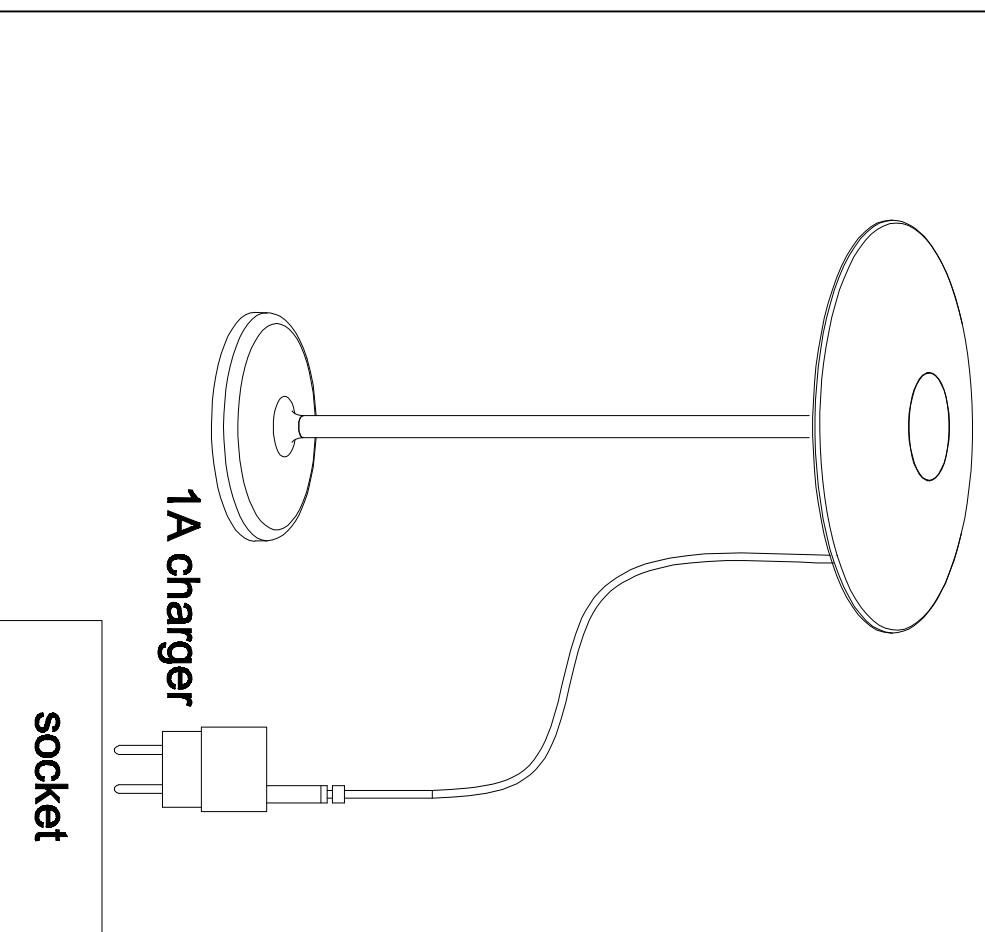

A

Firstly, charge the lamp with the 1A charger in the attachment bag for 4-5 hours .

Red (Charging)	Green (Full)
	

B

Secondly , to turn on/off the lamp, please touch the switch on the top.

C

The lamp is dimmable.