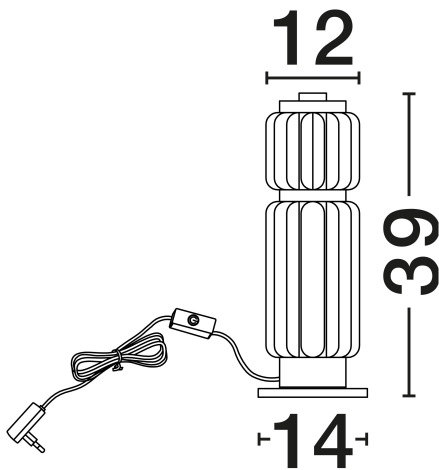

NOVA LUCE

PRODUCT DATASHEET

Version: 001

PRODUCT PHOTOGRAPH

TECHNICAL DRAWING

GENERAL INFORMATION

Product Code	9540292
Collection	Indoor
Product Category	Table
Product Family	Liessa
Mounting Location	Table
Application Environment	Indoor
Specifications	N/A

DIMENSION & WEIGHT

LxWxH (cm)	D: 14 H: 39
Cut Out (cm)	N/A
Weight (Kgr)	2.75

MATERIAL & COLOR

Product Color	Sandy Black & Clear
Body Material	Aluminium & Glass

APPLICATION & MOUNTING

Ambient Working Temp.	Max 45°C
Type of Protection	IP20
Dimmable	No
Type of Dimming	N/A
Mounting type	Surface
Mounting Depth (cm)	N/A
Led Module Replaceable	No
Light Source	LED

Power (Nominal)	7W
Input voltage (Nominal)	220-240V
Mains Frequency	50/60Hz

PHOTOMETRICAL DATA

Luminous Flux	267lm
Color Temperature	3000K
Light Color (Designation)	Warm White

WARRANTY

Warranty	3 Years
----------	----------------