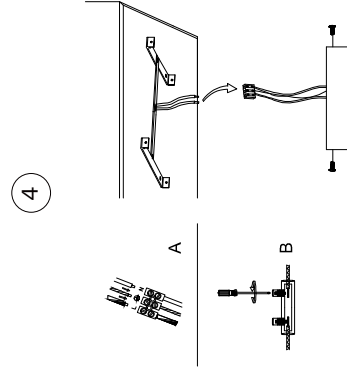

NOVA LUCE

93333073

Turn off the general switch

Mark where to drill

Apply plastic anchors with screws

Connect the wires

Apply the side screws

Turn on the general switch