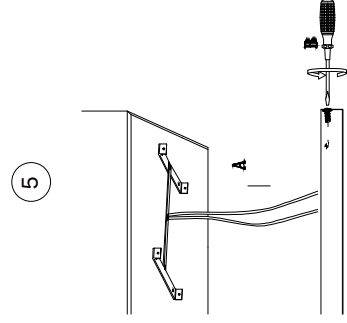

NOVA LUCE

93333073

Turn off the general switch

Mark where to drill

Apply plastic anchors with screws

Connect the wires

Apply the side screws

Turn on the general switch