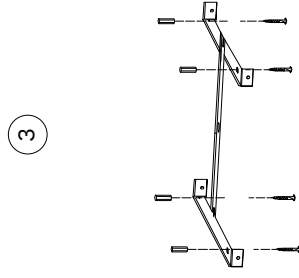

NOVA LUCE

93333073

Turn off the general switch

Mark where to drill

Apply plastic anchors with screws

Connect the wires

Apply the side screws

Turn on the general switch