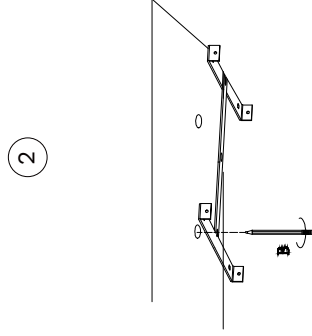

NOVA LUCE

93333073

Turn off the general switch

Mark where to drill

Apply plastic anchors with screws

Connect the wires

Apply the side screws

Turn on the general switch