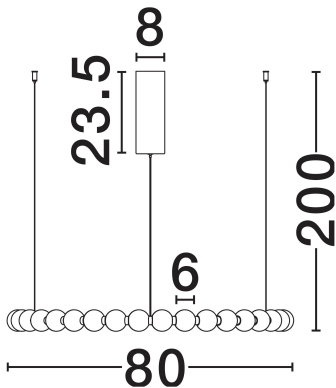

NOVA LUCE

PRODUCT DATASHEET

Version: 001

PRODUCT PHOTOGRAPH

TECHNICAL DRAWING

GENERAL INFORMATION

Product Code	9186917
Collection	Indoor
Product Category	Suspension
Product Family	Perla
Mounting Location	Wall
Application Environment	Indoor
Specifications	N/A

DIMENSION & WEIGHT

LxWxH (cm)	D: 80 H: 200
Cut Out (cm)	N/A
Weight (Kgr)	5.2

MATERIAL & COLOR

Product Color	Chrome & Opal
Body Material	Metal & Glass

APPLICATION & MOUNTING

Ambient Working Temp.	Max 45°C
Type of Protection	IP20
Dimmable	Yes
Type of Dimming	Triac
Mounting type	Surface
Mounting Depth (cm)	N/A
Led Module Replaceable	No
Light Source	LED

Power (Nominal)	72W
Input voltage (Nominal)	220-240V
Mains Frequency	50/60Hz

PHOTOMETRICAL DATA

Luminous Flux	6492lm
Color Temperature	3000K
Light Color (Designation)	Warm White

WARRANTY

Warranty	3 Years
----------	----------------