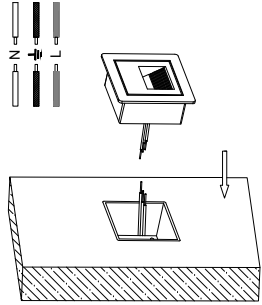

Get the wires through

4