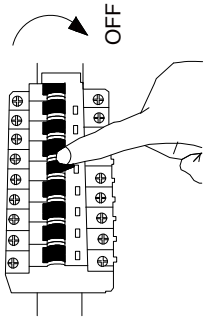

# NOVA LUCE

9026144 9026145

1

Turn off the general switch

2

Install the product on the wall

3

Get the wires through

4

Connect the wires

5

Turn on the general switch