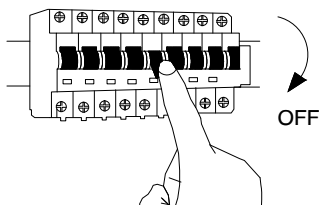

NOVA LUCE

9060259

1

Turn off the general switch

2

Untie the screws
to remove side parts

3

Apply the screws

4

Turn off the general switch

5

Untie the screws
to remove side parts

6

Turn on the general switch