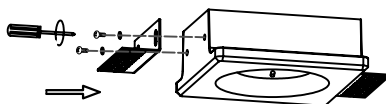

NOVA LUCE

9060259

1

Turn off the general switch

2

Untie the screws
to remove side parts

3

Apply the screws

4

Turn off the general switch

5

Untie the screws
to remove side parts

6

Turn on the general switch